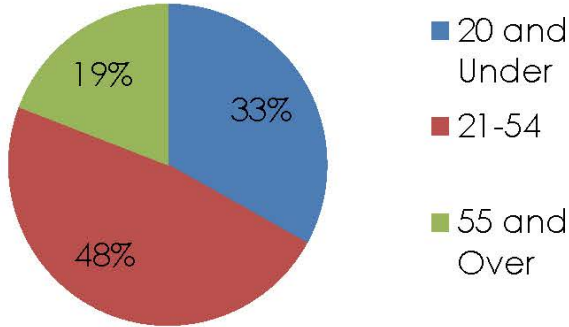

Community Profile

AGE

- 20 and Under
- 21-54
- 55 and Over

ETHNICITY

- White
- Black
- Hispanic
- Other

TEMPERATURE

COST OF LIVING

\$72,116

Median Household Income

\$191,000

Median Home Price

\$865

Median Rent for a Two-Bedroom Apartment

TRANSPORTATION

Median Travel Time to Work

Closest Airport