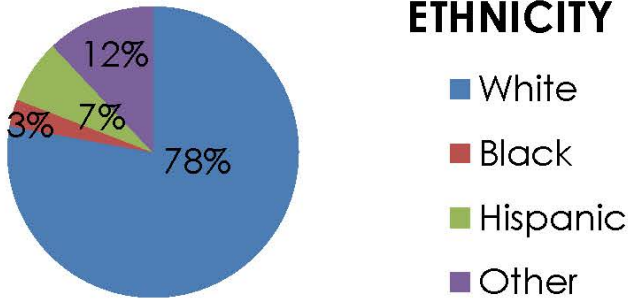

Community Profile

AGE

- 20 and Under
- 21-54
- 55 and Over

ETHNICITY

- White
- Black
- Hispanic
- Other

TEMPERATURE

COST OF LIVING

\$72,116

Median Household Income

\$191,000

Median Home Price

\$865

Median Rent for a Two-Bedroom Apartment

TRANSPORTATION

Median Travel Time to Work

Closest Airport