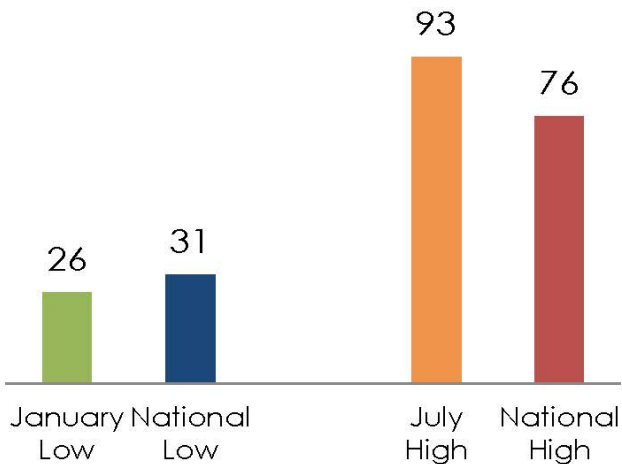

Community Profile

AGE

- 20 and Under
- 21-54
- 55 and Over

ETHNICITY

- White
- Black
- Hispanic
- Other

TEMPERATURE

COST OF LIVING

\$72,116

Median Household Income

\$191,000

Median Home Price

\$865

Median Rent for a Two-Bedroom Apartment

TRANSPORTATION

Median Travel Time to Work

Closest Airport